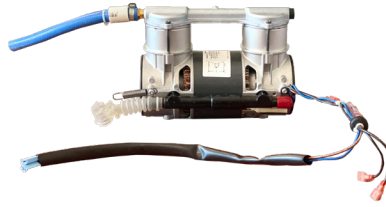

Option 1: Oxus Thomas 2450 Refurbished Compressors

Oxus performs a complete Top End and Bottom End rebuild and each compressor is fully tested to meet or exceed OEM specifications. Our refurbished compressors can be shipped in bulk packs of 90 for the lowest shipping cost and come with a 1 year warranty on the Top End and 2 year warranty on the Bottom End.

Option 2: New Thomas 2450 Compressors

Don't have a core to send in? Purchasing a brand new Thomas 2450 Compressor from Oxus is a great solution when you do not have a core; no core return required. Our new compressors comes with a 1 year warranty on the Top End and 2 year warranty on the Bottom End.

Thomas 2450 Compressor Accessory Kits

Increase efficiency and reduce bench time with Oxus' Thomas 2450 Compressor Accessory Kits.

Oxus America
2046 Brown Rd.
Auburn Hills, MI 48326
Phone: 248-475-0925 | Toll Free: 888-475-1568
sales@oxusamerica.com
www.oxusamerica.com

Oxus Thomas 2450 Refurbished Compressor

1. Order by the Oxus Part # (order in packs of 90 for the lowest shipping cost)
RS-03000-1 (Individual Pack) or RS-03000-90 (90 Pack)
2. Send Oxus your cores (note compressor models)
3. Oxus will return refurbished compressors with all accessories included and with like # of stroke (0.38" vs 0.44") as received: