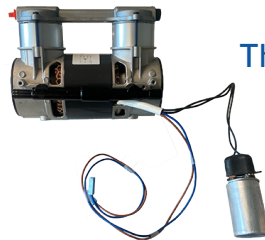

Thomas 2450 Compressor (new)

Thomas 2450 Compressor

Model # 2450AE44

RS-03020-1 (Individual Pack)

RS-03020-80 (80 Pack)

Thomas 2450 Compressor (230V/50Hz)

Model # 2450AUU44

RS-03027-1 (Individual Pack)

RS-03027-80 (80 Pack)

The new Thomas 2450 Compressors include:

0.44" Stroke Wobble Piston Compressor

Compressor Intake Tube

Capacitor

Great solution when you do not have a core; no core required.

Thomas 2450 Compressor Accessory Kits

RS-03030-1 (Compressor Intake Manifold Kit)

RS-03031-1 (Compressor Output Tube Kit)

RS-03032-1 (Compressor Spring/Washer Kit)

Oxus America

2046 Brown Rd.

Auburn Hills, MI 48326

Phone: 248-475-0925 | Toll Free: 888-475-1568

sales@oxusamerica.com

www.oxusamerica.com