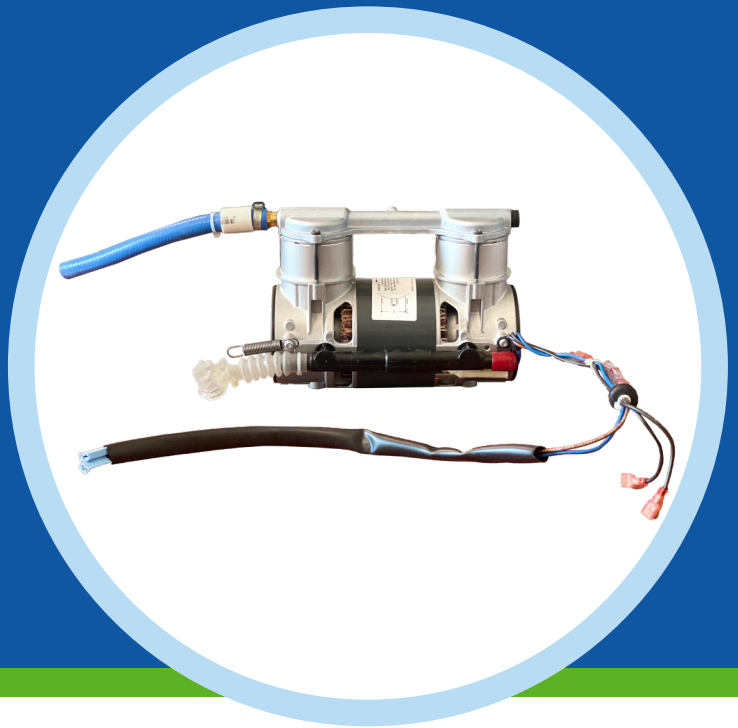

SERVICE SOLUTIONS

Thomas 2450 Compressors

Oxus can meet all of your Thomas 2450 Compressor needs with one of our multiple solutions to help increase your Everflo Concentrator maintenance capacity throughput:

Option 1: Oxus Thomas 2450 Refurbished Compressors

Oxus performs a complete Top End and Bottom End rebuild and each compressor is fully tested to meet or exceed OEM specifications. Our refurbished compressors can be shipped in bulk packs of 90 for the lowest shipping cost and come with a 1 year warranty on the Top End and 2 year warranty on the Bottom End.

Option 2: New Thomas 2450 Compressors

Don't have a core to send in? Purchasing a brand new Thomas 2450 Compressor from Oxus is a great solution when you do not have a core; no core return required. Our new compressors comes with a 1 year warranty on the Top End and 2 year warranty on the Bottom End.

Oxus Thomas 2450 Refurbished Compressor

1. Order by the Oxus Part # (order in packs of 90 for the lowest shipping cost)
RS-03000-1 (Individual Pack) or RS-03000-90 (90 Pack)
2. Send Oxus your cores (note compressor models)
3. Oxus will return refurbished compressors with all accessories included and with like # of stroke (0.38" vs 0.44") as received: