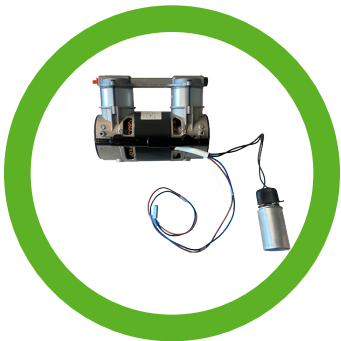

SERVICE SOLUTIONS

Thomas 2450 Compressors

Oxus can meet all of your Thomas 2450 Compressor needs with one of our multiple solutions to help increase your Everflo Concentrator maintenance capacity throughput:

Option 1: Oxus Thomas 2450 Refurbished Compressors

Oxus performs a complete Top End and Bottom End rebuild and each compressor is fully tested to meet or exceed OEM specifications. Our refurbished compressors can be shipped in bulk packs of 90 for the lowest shipping cost and come with a 1 year warranty on the Top End and 2 year warranty on the Bottom End.

Option 2: New Thomas 2450 Compressors

Don't have a core to send in? Purchasing a brand new Thomas 2450 Compressor from Oxus is a great solution when you do not have a core; no core return required. Our new compressors comes with a 1 year warranty on the Top End and 2 year warranty on the Bottom End.

Oxus Thomas 2450 Refurbished Compressor

1. Order by the Oxus Part # (order in packs of 90 for the lowest shipping cost)
RS-03000-1 (Individual Pack) or RS-03000-90 (90 Pack)
2. Send Oxus your cores (note compressor models)
3. Oxus will return refurbished compressors with all accessories included and with like # of stroke (0.38" vs 0.44") as received: